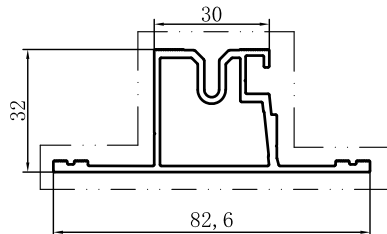

Code	SX-WM3548
Name	
Thickness	Tmm
MASS	0.401kg/m

Code	SX-WM3549
Name	
Thickness	1.5mm
MASS	0.496kg/m

Code	SX-WM3550
Name	
Thickness	1.57mm
MASS	0.552kg/m

Code	SX-WM3783
Name	
Thickness	1.5mm
MASS	0.483kg/m

Code	SX-WM3784
Name	
Thickness	1.1mm
MASS	0.089kg/m

Code	SX-WM3786
Name	
Thickness	3.3mm
MASS	0.269kg/m

Code	SX-WM4503
Name	
Thickness	1.7mm
MASS	2.133kg/m

Code	SX-WM4504
Name	
Thickness	1.6mm
MASS	2.265kg/m

Code	SX-WM4506
Name	
Thickness	3.1mm
MASS	3.753kg/m

Code	SX-WM4815
Name	
Thickness	1.9mm
MASS	1.529kg/m

Code	SX-WM5757
Name	
Thickness	1.7mm
MASS	1.029kg/m

Code	SX-WM5758
Name	
Thickness	1.5mm
MASS	0.273kg/m

Code	SX-WM5759
Name	
Thickness	1.5mm
MASS	0.727kg/m

Code	SX-WM5760
Name	
Thickness	1.8mm
MASS	0.234kg/m

Code	SX-WM5761		Code	SX-WM5762	
Name			Name		
Thickness	2.1mm		Thickness	2.1mm	
MASS	1.154kg/m		MASS	2.117kg/m	