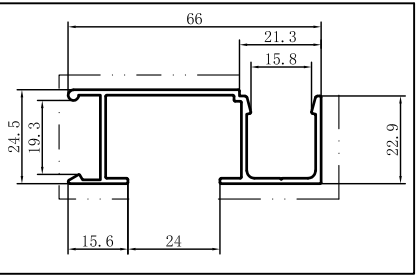

Code	SX-WM3535
Name	
Thickness	1.5mm
MASS	0.784kg/m

Code	SX-WM3536
Name	
Thickness	1.8mm
MASS	0.921kg/m

Code	SX-WM3537
Name	
Thickness	2.6mm
MASS	4.507kg/m

Code	SX-WM3538
Name	
Thickness	2.6mm
MASS	3.346kg/m

Code	SX-WM3540
Name	
Thickness	1.8mm
MASS	1.559kg/m

Code	SX-WM3539
Name	
Thickness	1.9mm
MASS	2.417kg/m

Code	SX-WM3541
Name	
Thickness	1.1mm
MASS	0.509kg/m

Code	SX-WM3542
Name	
Thickness	1.5mm
MASS	0.638kg/m

Code	SX-WM3543
Name	
Thickness	1.5mm
MASS	0.596kg/m

Code	SX-WM3544
Name	
Thickness	1.5mm
MASS	0.138kg/m

Code	SX-WM3546
Name	
Thickness	1.2mm
MASS	0.169kg/m

Code	SX-WM3547
Name	
Thickness	Tmm
MASS	1.812kg/m

Code	SX-WM3548
Name	
Thickness	Tmm
MASS	0.401kg/m

Code	SX-WM3549
Name	
Thickness	1.5mm
MASS	0.496kg/m

Code	SX-WM3550
Name	
Thickness	1.57mm
MASS	0.552kg/m

Code	SX-WM3783
Name	
Thickness	1.5mm
MASS	0.483kg/m