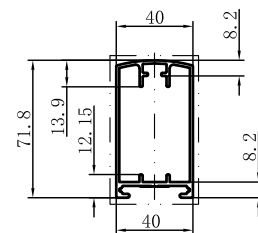

Code	SX-WM2627
Name	
Thickness	1.6mm
MASS	1.515kg/m

Code	SX-WM2628
Name	
Thickness	2.0mm
MASS	1.805kg/m

Code	SX-WM2630
Name	
Thickness	1.35mm
MASS	0.198kg/m

Code	SX-2632
Name	
Thickness	1.7mm
MASS	0.426kg/m

Code	SX-WM2633
Name	
Thickness	1.9mm
MASS	1.462kg/m

Code	SX-WM2634
Name	
Thickness	1.7mm
MASS	1.280kg/m

Code	SX-WM2635
Name	
Thickness	3.1mm
MASS	6.446kg/m

Code	SX-WM3530
Name	
Thickness	1.8mm
MASS	1.797kg/m

Code	SX-WM3531
Name	
Thickness	1.8mm
MASS	1.099kg/m

Code	SX-WM3532
Name	
Thickness	1.8mm
MASS	1.365kg/m

Code	SX-WM3533
Name	
Thickness	1.5mm
MASS	0.615kg/m

Code	SX-WM3534
Name	
Thickness	1.5mm
MASS	0.764kg/m

Code	SX-WM3535
Name	
Thickness	1.5mm
MASS	0.784kg/m

Code	SX-WM3536
Name	
Thickness	1.8mm
MASS	0.921kg/m

Code	SX-WM3537
Name	
Thickness	2.6mm
MASS	4.507kg/m

Code	SX-WM3538
Name	
Thickness	2.6mm
MASS	3.346kg/m