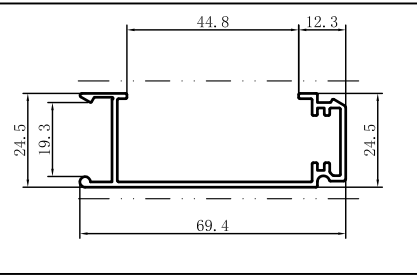

Code	SX-WM3535
Name	
Thickness	1.5mm
MASS	0.784kg/m

Code	SX-WM3536
Name	
Thickness	1.8mm
MASS	0.921kg/m

Code	SX-WM3537
Name	
Thickness	2.6mm
MASS	4.507kg/m

Code	SX-WM3538
Name	
Thickness	2.6mm
MASS	3.346kg/m

Code	SX-WM3540
Name	
Thickness	1.8mm
MASS	1.559kg/m

Code	SX-WM3539
Name	
Thickness	1.9mm
MASS	2.417kg/m

Code	SX-WM3541
Name	
Thickness	1.1mm
MASS	0.509kg/m

Code	SX-WM3542
Name	
Thickness	1.5mm
MASS	0.638kg/m

Code	SX-WM3543
Name	
Thickness	1.5mm
MASS	0.596kg/m

Code	SX-WM3544
Name	
Thickness	1.5mm
MASS	0.138kg/m

Code	SX-WM3546
Name	
Thickness	1.2mm
MASS	0.169kg/m

Code	SX-WM3547
Name	
Thickness	Tmm
MASS	1.812kg/m

Code	SX-WM3548
Name	
Thickness	Tmm
MASS	0.401kg/m

Code	SX-WM3549
Name	
Thickness	1.5mm
MASS	0.496kg/m

Code	SX-WM3550
Name	
Thickness	1.57mm
MASS	0.552kg/m

Code	SX-WM3783
Name	
Thickness	1.5mm
MASS	0.483kg/m