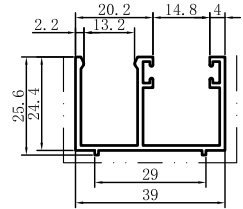

Code	SX-WM3548
Name	
Thickness	Tmm
MASS	0.401kg/m

Code	SX-WM3549
Name	
Thickness	1.5mm
MASS	0.496kg/m

Code	SX-WM3550
Name	
Thickness	1.57mm
MASS	0.552kg/m

Code	SX-WM3783
Name	
Thickness	1.5mm
MASS	0.483kg/m

Code	SX-WM3784
Name	
Thickness	1.1mm
MASS	0.089kg/m

Code	SX-WM3786
Name	
Thickness	3.3mm
MASS	0.269kg/m

Code	SX-WM4503
Name	
Thickness	1.7mm
MASS	2.133kg/m

Code	SX-WM4504
Name	
Thickness	1.6mm
MASS	2.265kg/m

Code	SX-WM4506
Name	
Thickness	3.1mm
MASS	3.753kg/m

Code	SX-WM4815
Name	
Thickness	1.9mm
MASS	1.529kg/m

Code	SX-WM5757
Name	
Thickness	1.7mm
MASS	1.029kg/m

Code	SX-WM5758
Name	
Thickness	1.5mm
MASS	0.273kg/m

Code	SX-WM5759
Name	
Thickness	1.5mm
MASS	0.727kg/m

Code	SX-WM5760
Name	
Thickness	1.8mm
MASS	0.234kg/m

Code	SX-WM5761		Code	SX-WM5762	
Name			Name		
Thickness	2.1mm		Thickness	2.1mm	
MASS	1.154kg/m		MASS	2.117kg/m	