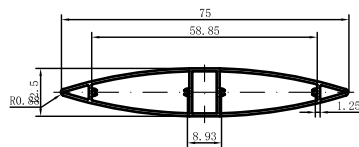

Code	SX-WM2623
Name	
Thickness	1.6mm
MASS	1.002kg/m

Code	SX-WM2624
Name	
Thickness	1.6mm
MASS	1.377kg/m

Code	SX-WM2625
Name	
Thickness	1.6mm
MASS	1.555kg/m

Code	SX-WM2626
Name	
Thickness	1.6mm
MASS	0.926kg/m

Code	SX-WM2627
Name	
Thickness	1.6mm
MASS	1.515kg/m

Code	SX-WM2628
Name	
Thickness	2.0mm
MASS	1.805kg/m

Code	SX-WM2630
Name	
Thickness	1.35mm
MASS	0.198kg/m

Code	SX-2632
Name	
Thickness	1.7mm
MASS	0.426kg/m

Code	SX-WM2633
Name	
Thickness	1.9mm
MASS	1.462kg/m

Code	SX-WM2634
Name	
Thickness	1.7mm
MASS	1.280kg/m

Code	SX-WM2635
Name	
Thickness	3.1mm
MASS	6.446kg/m

Code	SX-WM3530
Name	
Thickness	1.8mm
MASS	1.797kg/m

Code	SX-WM3531
Name	
Thickness	1.8mm
MASS	1.099kg/m

Code	SX-WM3532
Name	
Thickness	1.8mm
MASS	1.365kg/m

Code	SX-WM3533
Name	
Thickness	1.5mm
MASS	0.615kg/m

Code	SX-WM3534
Name	
Thickness	1.5mm
MASS	0.764kg/m