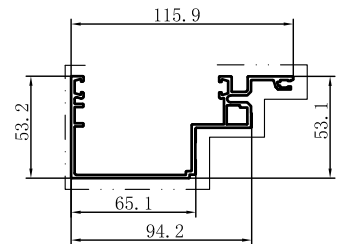

Code	SX-WM3548
Name	
Thickness	Tmm
MASS	0.401kg/m

Code	SX-WM3549
Name	
Thickness	1.5mm
MASS	0.496kg/m

Code	SX-WM3550
Name	
Thickness	1.57mm
MASS	0.552kg/m

Code	SX-WM3783
Name	
Thickness	1.5mm
MASS	0.483kg/m

Code	SX-WM3784
Name	
Thickness	1.1mm
MASS	0.089kg/m

Code	SX-WM3786
Name	
Thickness	3.3mm
MASS	0.269kg/m

Code	SX-WM4503
Name	
Thickness	1.7mm
MASS	2.133kg/m

Code	SX-WM4504
Name	
Thickness	1.6mm
MASS	2.265kg/m

Code	SX-WM4506
Name	
Thickness	3.1mm
MASS	3.753kg/m

Code	SX-WM4815
Name	
Thickness	1.9mm
MASS	1.529kg/m

Code	SX-WM5757
Name	
Thickness	1.7mm
MASS	1.029kg/m

Code	SX-WM5758
Name	
Thickness	1.5mm
MASS	0.273kg/m

Code	SX-WM5759
Name	
Thickness	1.5mm
MASS	0.727kg/m

Code	SX-WM5760
Name	
Thickness	1.8mm
MASS	0.234kg/m

Code	SX-WM5761		Code	SX-WM5762	
Name			Name		
Thickness	2.1mm		Thickness	2.1mm	
MASS	1.154kg/m		MASS	2.117kg/m	