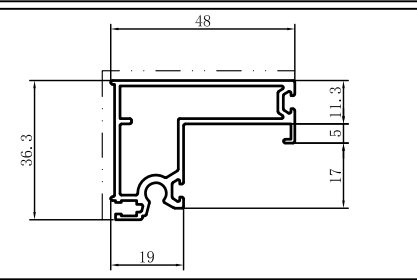

Code	SX-WM2633
Name	
Thickness	1.9mm
MASS	1.462kg/m

Code	SX-WM2634
Name	
Thickness	1.7mm
MASS	1.280kg/m

Code	SX-WM2635
Name	
Thickness	3.1mm
MASS	6.446kg/m

Code	SX-WM3530
Name	
Thickness	1.8mm
MASS	1.797kg/m

Code	SX-WM3531
Name	
Thickness	1.8mm
MASS	1.099kg/m

Code	SX-WM3532
Name	
Thickness	1.8mm
MASS	1.365kg/m

Code	SX-WM3533
Name	
Thickness	1.5mm
MASS	0.615kg/m

Code	SX-WM3534
Name	
Thickness	1.5mm
MASS	0.764kg/m

Code	SX-WM3535
Name	
Thickness	1.5mm
MASS	0.784kg/m

Code	SX-WM3536
Name	
Thickness	1.8mm
MASS	0.921kg/m

Code	SX-WM3537
Name	
Thickness	2.6mm
MASS	4.507kg/m

Code	SX-WM3538
Name	
Thickness	2.6mm
MASS	3.346kg/m

Code	SX-WM3540
Name	
Thickness	1.8mm
MASS	1.559kg/m

Code	SX-WM3539
Name	
Thickness	1.9mm
MASS	2.417kg/m

Code	SX-WM3541
Name	
Thickness	1.1mm
MASS	0.509kg/m

Code	SX-WM3542
Name	
Thickness	1.5mm
MASS	0.638kg/m