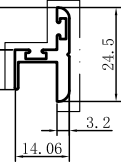

Code	SX-WM3543
Name	
Thickness	1.5mm
MASS	0.596kg/m

Code	SX-WM3544
Name	
Thickness	1.5mm
MASS	0.138kg/m

Code	SX-WM3546
Name	
Thickness	1.2mm
MASS	0.169kg/m

Code	SX-WM3547
Name	
Thickness	Tmm
MASS	1.812kg/m

Code	SX-WM3548
Name	
Thickness	Tmm
MASS	0.401kg/m

Code	SX-WM3549
Name	
Thickness	1.5mm
MASS	0.496kg/m

Code	SX-WM3550
Name	
Thickness	1.57mm
MASS	0.552kg/m

Code	SX-WM3783
Name	
Thickness	1.5mm
MASS	0.483kg/m

Code	SX-WM3784
Name	
Thickness	1.1mm
MASS	0.089kg/m

Code	SX-WM3786
Name	
Thickness	3.3mm
MASS	0.269kg/m

Code	SX-WM4503
Name	
Thickness	1.7mm
MASS	2.133kg/m

Code	SX-WM4504
Name	
Thickness	1.6mm
MASS	2.265kg/m

Code	SX-WM4506
Name	
Thickness	3.1mm
MASS	3.753kg/m

Code	SX-WM4815
Name	
Thickness	1.9mm
MASS	1.529kg/m

Code	SX-WM5757
Name	
Thickness	1.7mm
MASS	1.029kg/m

Code	SX-WM5758
Name	
Thickness	1.5mm
MASS	0.273kg/m