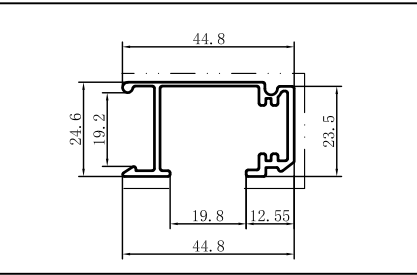

Code	SX-WM3531
Name	
Thickness	1.8mm
MASS	1.099kg/m

Code	SX-WM3532
Name	
Thickness	1.8mm
MASS	1.365kg/m

Code	SX-WM3533
Name	
Thickness	1.5mm
MASS	0.615kg/m

Code	SX-WM3534
Name	
Thickness	1.5mm
MASS	0.764kg/m

Code	SX-WM3535
Name	
Thickness	1.5mm
MASS	0.784kg/m

Code	SX-WM3536
Name	
Thickness	1.8mm
MASS	0.921kg/m

Code	SX-WM3537
Name	
Thickness	2.6mm
MASS	4.507kg/m

Code	SX-WM3538
Name	
Thickness	2.6mm
MASS	3.346kg/m

Code	SX-WM3540
Name	
Thickness	1.8mm
MASS	1.559kg/m

Code	SX-WM3539
Name	
Thickness	1.9mm
MASS	2.417kg/m

Code	SX-WM3541
Name	
Thickness	1.1mm
MASS	0.509kg/m

Code	SX-WM3542
Name	
Thickness	1.5mm
MASS	0.638kg/m

Code	SX-WM3543
Name	
Thickness	1.5mm
MASS	0.596kg/m

Code	SX-WM3544
Name	
Thickness	1.5mm
MASS	0.138kg/m

Code	SX-WM3546
Name	
Thickness	1.2mm
MASS	0.169kg/m

Code	SX-WM3547
Name	
Thickness	Tmm
MASS	1.812kg/m