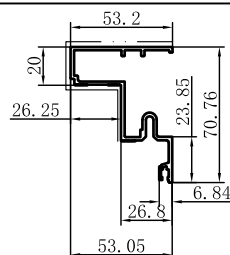

Code	SX-WM2627
Name	
Thickness	1.6mm
MASS	1.515kg/m

Code	SX-WM2628
Name	
Thickness	2.0mm
MASS	1.805kg/m

Code	SX-WM2630
Name	
Thickness	1.35mm
MASS	0.198kg/m

Code	SX-2632
Name	
Thickness	1.7mm
MASS	0.426kg/m

Code	SX-WM2633
Name	
Thickness	1.9mm
MASS	1.462kg/m

Code	SX-WM2634
Name	
Thickness	1.7mm
MASS	1.280kg/m

Code	SX-WM2635
Name	
Thickness	3.1mm
MASS	6.446kg/m

Code	SX-WM3530
Name	
Thickness	1.8mm
MASS	1.797kg/m

Code	SX-WM3531
Name	
Thickness	1.8mm
MASS	1.099kg/m

Code	SX-WM3532
Name	
Thickness	1.8mm
MASS	1.365kg/m

Code	SX-WM3533
Name	
Thickness	1.5mm
MASS	0.615kg/m

Code	SX-WM3534
Name	
Thickness	1.5mm
MASS	0.764kg/m

Code	SX-WM3535
Name	
Thickness	1.5mm
MASS	0.784kg/m

Code	SX-WM3536
Name	
Thickness	1.8mm
MASS	0.921kg/m

Code	SX-WM3537
Name	
Thickness	2.6mm
MASS	4.507kg/m

Code	SX-WM3538
Name	
Thickness	2.6mm
MASS	3.346kg/m