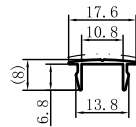

Code	SX-WM3543
Name	
Thickness	1.5mm
MASS	0.596kg/m

Code	SX-WM3544
Name	
Thickness	1.5mm
MASS	0.138kg/m

Code	SX-WM3546
Name	
Thickness	1.2mm
MASS	0.169kg/m

Code	SX-WM3547
Name	
Thickness	Tmm
MASS	1.812kg/m

Code	SX-WM3548
Name	
Thickness	Tmm
MASS	0.401kg/m

Code	SX-WM3549
Name	
Thickness	1.5mm
MASS	0.496kg/m

Code	SX-WM3550
Name	
Thickness	1.57mm
MASS	0.552kg/m

Code	SX-WM3783
Name	
Thickness	1.5mm
MASS	0.483kg/m

Code	SX-WM3784
Name	
Thickness	1.1mm
MASS	0.089kg/m

Code	SX-WM3786
Name	
Thickness	3.3mm
MASS	0.269kg/m

Code	SX-WM4503
Name	
Thickness	1.7mm
MASS	2.133kg/m

Code	SX-WM4504
Name	
Thickness	1.6mm
MASS	2.265kg/m

Code	SX-WM4506
Name	
Thickness	3.1mm
MASS	3.753kg/m

Code	SX-WM4815
Name	
Thickness	1.9mm
MASS	1.529kg/m

Code	SX-WM5757
Name	
Thickness	1.7mm
MASS	1.029kg/m

Code	SX-WM5758
Name	
Thickness	1.5mm
MASS	0.273kg/m