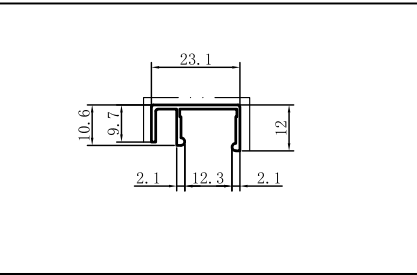

Code	SX-WM3546
Name	
Thickness	1.2mm
MASS	0.169kg/m