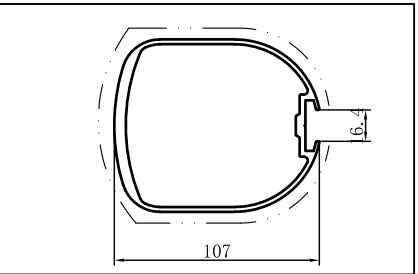

Code	SX-WM2633
Name	
Thickness	1.9mm
MASS	1.462kg/m

Code	SX-WM2634
Name	
Thickness	1.7mm
MASS	1.280kg/m

Code	SX-WM2635
Name	
Thickness	3.1mm
MASS	6.446kg/m

Code	SX-WM3530
Name	
Thickness	1.8mm
MASS	1.797kg/m

Code	SX-WM3531
Name	
Thickness	1.8mm
MASS	1.099kg/m

Code	SX-WM3532
Name	
Thickness	1.8mm
MASS	1.365kg/m

Code	SX-WM3533
Name	
Thickness	1.5mm
MASS	0.615kg/m

Code	SX-WM3534
Name	
Thickness	1.5mm
MASS	0.764kg/m

Code	SX-WM3535
Name	
Thickness	1.5mm
MASS	0.784kg/m

Code	SX-WM3536
Name	
Thickness	1.8mm
MASS	0.921kg/m

Code	SX-WM3537
Name	
Thickness	2.6mm
MASS	4.507kg/m

Code	SX-WM3538
Name	
Thickness	2.6mm
MASS	3.346kg/m

Code	SX-WM3540
Name	
Thickness	1.8mm
MASS	1.559kg/m

Code	SX-WM3539
Name	
Thickness	1.9mm
MASS	2.417kg/m

Code	SX-WM3541
Name	
Thickness	1.1mm
MASS	0.509kg/m

Code	SX-WM3542
Name	
Thickness	1.5mm
MASS	0.638kg/m