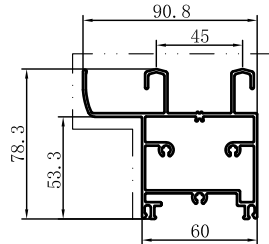

Code	SX-WM3543
Name	
Thickness	1.5mm
MASS	0.596kg/m

Code	SX-WM3544
Name	
Thickness	1.5mm
MASS	0.138kg/m

Code	SX-WM3546
Name	
Thickness	1.2mm
MASS	0.169kg/m

Code	SX-WM3547
Name	
Thickness	Tmm
MASS	1.812kg/m

Code	SX-WM3548
Name	
Thickness	Tmm
MASS	0.401kg/m

Code	SX-WM3549
Name	
Thickness	1.5mm
MASS	0.496kg/m

Code	SX-WM3550
Name	
Thickness	1.57mm
MASS	0.552kg/m

Code	SX-WM3783
Name	
Thickness	1.5mm
MASS	0.483kg/m

Code	SX-WM3784
Name	
Thickness	1.1mm
MASS	0.089kg/m

Code	SX-WM3786
Name	
Thickness	3.3mm
MASS	0.269kg/m

Code	SX-WM4503
Name	
Thickness	1.7mm
MASS	2.133kg/m

Code	SX-WM4504
Name	
Thickness	1.6mm
MASS	2.265kg/m

Code	SX-WM4506
Name	
Thickness	3.1mm
MASS	3.753kg/m

Code	SX-WM4815
Name	
Thickness	1.9mm
MASS	1.529kg/m

Code	SX-WM5757
Name	
Thickness	1.7mm
MASS	1.029kg/m

Code	SX-WM5758
Name	
Thickness	1.5mm
MASS	0.273kg/m