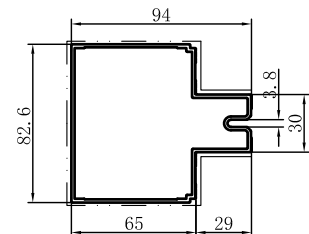

Code	SX-WM2627
Name	
Thickness	1.6mm
MASS	1.515kg/m

Code	SX-WM2628
Name	
Thickness	2.0mm
MASS	1.805kg/m

Code	SX-WM2630
Name	
Thickness	1.35mm
MASS	0.198kg/m

Code	SX-2632
Name	
Thickness	1.7mm
MASS	0.426kg/m

Code	SX-WM2633
Name	
Thickness	1.9mm
MASS	1.462kg/m

Code	SX-WM2634
Name	
Thickness	1.7mm
MASS	1.280kg/m

Code	SX-WM2635
Name	
Thickness	3.1mm
MASS	6.446kg/m

Code	SX-WM3530
Name	
Thickness	1.8mm
MASS	1.797kg/m

Code	SX-WM3531
Name	
Thickness	1.8mm
MASS	1.099kg/m

Code	SX-WM3532
Name	
Thickness	1.8mm
MASS	1.365kg/m

Code	SX-WM3533
Name	
Thickness	1.5mm
MASS	0.615kg/m

Code	SX-WM3534
Name	
Thickness	1.5mm
MASS	0.764kg/m

Code	SX-WM3535
Name	
Thickness	1.5mm
MASS	0.784kg/m

Code	SX-WM3536
Name	
Thickness	1.8mm
MASS	0.921kg/m

Code	SX-WM3537
Name	
Thickness	2.6mm
MASS	4.507kg/m

Code	SX-WM3538
Name	
Thickness	2.6mm
MASS	3.346kg/m