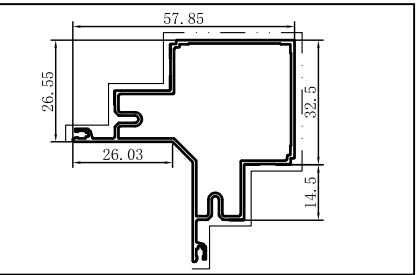

Code	SX-WM3531
Name	
Thickness	1.8mm
MASS	1.099kg/m

Code	SX-WM3532
Name	
Thickness	1.8mm
MASS	1.365kg/m

Code	SX-WM3533
Name	
Thickness	1.5mm
MASS	0.615kg/m

Code	SX-WM3534
Name	
Thickness	1.5mm
MASS	0.764kg/m

Code	SX-WM3535
Name	
Thickness	1.5mm
MASS	0.784kg/m

Code	SX-WM3536
Name	
Thickness	1.8mm
MASS	0.921kg/m

Code	SX-WM3537
Name	
Thickness	2.6mm
MASS	4.507kg/m

Code	SX-WM3538
Name	
Thickness	2.6mm
MASS	3.346kg/m

Code	SX-WM3540
Name	
Thickness	1.8mm
MASS	1.559kg/m

Code	SX-WM3539
Name	
Thickness	1.9mm
MASS	2.417kg/m

Code	SX-WM3541
Name	
Thickness	1.1mm
MASS	0.509kg/m

Code	SX-WM3542
Name	
Thickness	1.5mm
MASS	0.638kg/m

Code	SX-WM3543
Name	
Thickness	1.5mm
MASS	0.596kg/m

Code	SX-WM3544
Name	
Thickness	1.5mm
MASS	0.138kg/m

Code	SX-WM3546
Name	
Thickness	1.2mm
MASS	0.169kg/m

Code	SX-WM3547
Name	
Thickness	Tmm
MASS	1.812kg/m