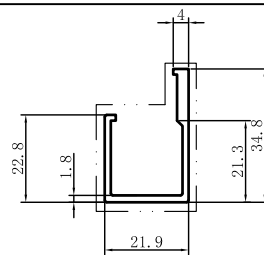

Code	SX-WM2623
Name	
Thickness	1.6mm
MASS	1.002kg/m

Code	SX-WM2624
Name	
Thickness	1.6mm
MASS	1.377kg/m

Code	SX-WM2625
Name	
Thickness	1.6mm
MASS	1.555kg/m

Code	SX-WM2626
Name	
Thickness	1.6mm
MASS	0.926kg/m

Code	SX-WM2627
Name	
Thickness	1.6mm
MASS	1.515kg/m

Code	SX-WM2628
Name	
Thickness	2.0mm
MASS	1.805kg/m

Code	SX-WM2630
Name	
Thickness	1.35mm
MASS	0.198kg/m

Code	SX-2632
Name	
Thickness	1.7mm
MASS	0.426kg/m

Code	SX-WM2633
Name	
Thickness	1.9mm
MASS	1.462kg/m

Code	SX-WM2634
Name	
Thickness	1.7mm
MASS	1.280kg/m

Code	SX-WM2635
Name	
Thickness	3.1mm
MASS	6.446kg/m

Code	SX-WM3530
Name	
Thickness	1.8mm
MASS	1.797kg/m

Code	SX-WM3531
Name	
Thickness	1.8mm
MASS	1.099kg/m

Code	SX-WM3532
Name	
Thickness	1.8mm
MASS	1.365kg/m

Code	SX-WM3533
Name	
Thickness	1.5mm
MASS	0.615kg/m

Code	SX-WM3534
Name	
Thickness	1.5mm
MASS	0.764kg/m