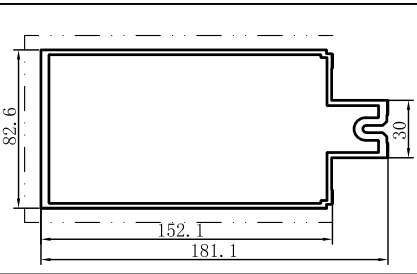

Code	SX-WM2633
Name	
Thickness	1.9mm
MASS	1.462kg/m

Code	SX-WM2634
Name	
Thickness	1.7mm
MASS	1.280kg/m

Code	SX-WM2635
Name	
Thickness	3.1mm
MASS	6.446kg/m

Code	SX-WM3530
Name	
Thickness	1.8mm
MASS	1.797kg/m

Code	SX-WM3531
Name	
Thickness	1.8mm
MASS	1.099kg/m

Code	SX-WM3532
Name	
Thickness	1.8mm
MASS	1.365kg/m

Code	SX-WM3533
Name	
Thickness	1.5mm
MASS	0.615kg/m

Code	SX-WM3534
Name	
Thickness	1.5mm
MASS	0.764kg/m

Code	SX-WM3535
Name	
Thickness	1.5mm
MASS	0.784kg/m

Code	SX-WM3536
Name	
Thickness	1.8mm
MASS	0.921kg/m

Code	SX-WM3537
Name	
Thickness	2.6mm
MASS	4.507kg/m

Code	SX-WM3538
Name	
Thickness	2.6mm
MASS	3.346kg/m

Code	SX-WM3540
Name	
Thickness	1.8mm
MASS	1.559kg/m

Code	SX-WM3539
Name	
Thickness	1.9mm
MASS	2.417kg/m

Code	SX-WM3541
Name	
Thickness	1.1mm
MASS	0.509kg/m

Code	SX-WM3542
Name	
Thickness	1.5mm
MASS	0.638kg/m