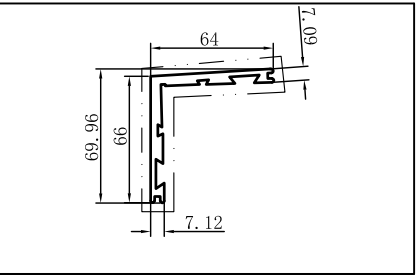

Code	SX-WM3540
Name	
Thickness	1.8mm
MASS	1.559kg/m

Code	SX-WM3539
Name	
Thickness	1.9mm
MASS	2.417kg/m

Code	SX-WM3541
Name	
Thickness	1.1mm
MASS	0.509kg/m

Code	SX-WM3542
Name	
Thickness	1.5mm
MASS	0.638kg/m

Code	SX-WM3543
Name	
Thickness	1.5mm
MASS	0.596kg/m

Code	SX-WM3544
Name	
Thickness	1.5mm
MASS	0.138kg/m

Code	SX-WM3546
Name	
Thickness	1.2mm
MASS	0.169kg/m

Code	SX-WM3547
Name	
Thickness	Tmm
MASS	1.812kg/m

Code	SX-WM3548
Name	
Thickness	Tmm
MASS	0.401kg/m

Code	SX-WM3549
Name	
Thickness	1.5mm
MASS	0.496kg/m

Code	SX-WM3550
Name	
Thickness	1.57mm
MASS	0.552kg/m

Code	SX-WM3783
Name	
Thickness	1.5mm
MASS	0.483kg/m

Code	SX-WM3784
Name	
Thickness	1.1mm
MASS	0.089kg/m

Code	SX-WM3786
Name	
Thickness	3.3mm
MASS	0.269kg/m

Code	SX-WM4503
Name	
Thickness	1.7mm
MASS	2.133kg/m

Code	SX-WM4504
Name	
Thickness	1.6mm
MASS	2.265kg/m