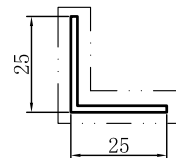

Code	SX-WM3784
Name	
Thickness	1.1mm
MASS	0.089kg/m

Code	SX-WM3786
Name	
Thickness	3.3mm
MASS	0.269kg/m

Code	SX-WM4503
Name	
Thickness	1.7mm
MASS	2.133kg/m

Code	SX-WM4504
Name	
Thickness	1.6mm
MASS	2.265kg/m

Code	SX-WM4506
Name	
Thickness	3.1mm
MASS	3.753kg/m

Code	SX-WM4815
Name	
Thickness	1.9mm
MASS	1.529kg/m

Code	SX-WM5757
Name	
Thickness	1.7mm
MASS	1.029kg/m

Code	SX-WM5758
Name	
Thickness	1.5mm
MASS	0.273kg/m

Code	SX-WM5759
Name	
Thickness	1.5mm
MASS	0.727kg/m

Code	SX-WM5760
Name	
Thickness	1.8mm
MASS	0.234kg/m

Code	SX-WM5761		Code	SX-WM5762	
Name			Name		
Thickness	2.1mm		Thickness	2.1mm	
MASS	1.154kg/m		MASS	2.117kg/m	

Code	SX-WM5763	
Name		
Thickness	4.1mm	
MASS	4.382kg/m	

Code	SX-WM5764	
Name		
Thickness	5.1mm	
MASS	1.742kg/m	

Code	SX-WM5765	
Name		
Thickness	2.5mm	
MASS	0.251kg/m	

Code	SX-WM5766	
Name		
Thickness	2.1mm	
MASS	0.676kg/m	