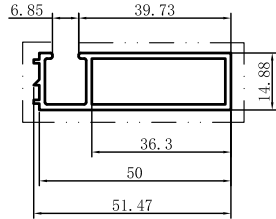

Code	SX-WM3540
Name	
Thickness	1.8mm
MASS	1.559kg/m

Code	SX-WM3539
Name	
Thickness	1.9mm
MASS	2.417kg/m

Code	SX-WM3541
Name	
Thickness	1.1mm
MASS	0.509kg/m

Code	SX-WM3542
Name	
Thickness	1.5mm
MASS	0.638kg/m

Code	SX-WM3543
Name	
Thickness	1.5mm
MASS	0.596kg/m

Code	SX-WM3544
Name	
Thickness	1.5mm
MASS	0.138kg/m

Code	SX-WM3546
Name	
Thickness	1.2mm
MASS	0.169kg/m

Code	SX-WM3547
Name	
Thickness	Tmm
MASS	1.812kg/m

Code	SX-WM3548
Name	
Thickness	Tmm
MASS	0.401kg/m

Code	SX-WM3549
Name	
Thickness	1.5mm
MASS	0.496kg/m

Code	SX-WM3550
Name	
Thickness	1.57mm
MASS	0.552kg/m

Code	SX-WM3783
Name	
Thickness	1.5mm
MASS	0.483kg/m

Code	SX-WM3784
Name	
Thickness	1.1mm
MASS	0.089kg/m

Code	SX-WM3786
Name	
Thickness	3.3mm
MASS	0.269kg/m

Code	SX-WM4503
Name	
Thickness	1.7mm
MASS	2.133kg/m

Code	SX-WM4504
Name	
Thickness	1.6mm
MASS	2.265kg/m