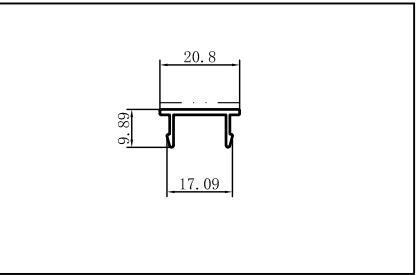

Code	SX-WM3535
Name	
Thickness	1.5mm
MASS	0.784kg/m

Code	SX-WM3536
Name	
Thickness	1.8mm
MASS	0.921kg/m

Code	SX-WM3537
Name	
Thickness	2.6mm
MASS	4.507kg/m

Code	SX-WM3538
Name	
Thickness	2.6mm
MASS	3.346kg/m

Code	SX-WM3540
Name	
Thickness	1.8mm
MASS	1.559kg/m

Code	SX-WM3539
Name	
Thickness	1.9mm
MASS	2.417kg/m

Code	SX-WM3541
Name	
Thickness	1.1mm
MASS	0.509kg/m

Code	SX-WM3542
Name	
Thickness	1.5mm
MASS	0.638kg/m

Code	SX-WM3543
Name	
Thickness	1.5mm
MASS	0.596kg/m

Code	SX-WM3544
Name	
Thickness	1.5mm
MASS	0.138kg/m

Code	SX-WM3546
Name	
Thickness	1.2mm
MASS	0.169kg/m

Code	SX-WM3547
Name	
Thickness	Tmm
MASS	1.812kg/m

Code	SX-WM3548
Name	
Thickness	Tmm
MASS	0.401kg/m

Code	SX-WM3549
Name	
Thickness	1.5mm
MASS	0.496kg/m

Code	SX-WM3550
Name	
Thickness	1.57mm
MASS	0.552kg/m

Code	SX-WM3783
Name	
Thickness	1.5mm
MASS	0.483kg/m