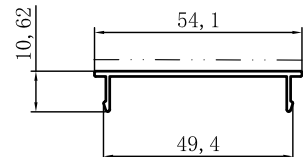

Code	SX-WM3784
Name	
Thickness	1.1mm
MASS	0.089kg/m

Code	SX-WM3786
Name	
Thickness	3.3mm
MASS	0.269kg/m

Code	SX-WM4503
Name	
Thickness	1.7mm
MASS	2.133kg/m

Code	SX-WM4504
Name	
Thickness	1.6mm
MASS	2.265kg/m

Code	SX-WM4506
Name	
Thickness	3.1mm
MASS	3.753kg/m

Code	SX-WM4815
Name	
Thickness	1.9mm
MASS	1.529kg/m

Code	SX-WM5757
Name	
Thickness	1.7mm
MASS	1.029kg/m

Code	SX-WM5758
Name	
Thickness	1.5mm
MASS	0.273kg/m

Code	SX-WM5759
Name	
Thickness	1.5mm
MASS	0.727kg/m

Code	SX-WM5760
Name	
Thickness	1.8mm
MASS	0.234kg/m

Code	SX-WM5761		Code	SX-WM5762	
Name			Name		
Thickness	2.1mm		Thickness	2.1mm	
MASS	1.154kg/m		MASS	2.117kg/m	

Code	SX-WM5763	
Name		
Thickness	4.1mm	
MASS	4.382kg/m	

Code	SX-WM5764	
Name		
Thickness	5.1mm	
MASS	1.742kg/m	

Code	SX-WM5765	
Name		
Thickness	2.5mm	
MASS	0.251kg/m	

Code	SX-WM5766	
Name		
Thickness	2.1mm	
MASS	0.676kg/m	