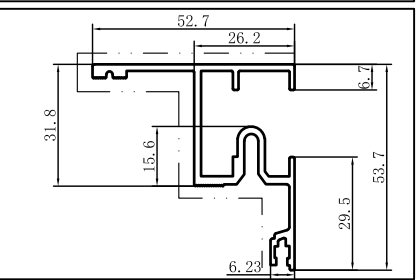

Code	SX-WM2633
Name	
Thickness	1.9mm
MASS	1.462kg/m

Code	SX-WM2634
Name	
Thickness	1.7mm
MASS	1.280kg/m

Code	SX-WM2635
Name	
Thickness	3.1mm
MASS	6.446kg/m

Code	SX-WM3530
Name	
Thickness	1.8mm
MASS	1.797kg/m

Code	SX-WM3531
Name	
Thickness	1.8mm
MASS	1.099kg/m

Code	SX-WM3532
Name	
Thickness	1.8mm
MASS	1.365kg/m

Code	SX-WM3533
Name	
Thickness	1.5mm
MASS	0.615kg/m

Code	SX-WM3534
Name	
Thickness	1.5mm
MASS	0.764kg/m

Code	SX-WM3535
Name	
Thickness	1.5mm
MASS	0.784kg/m

Code	SX-WM3536
Name	
Thickness	1.8mm
MASS	0.921kg/m

Code	SX-WM3537
Name	
Thickness	2.6mm
MASS	4.507kg/m

Code	SX-WM3538
Name	
Thickness	2.6mm
MASS	3.346kg/m

Code	SX-WM3540
Name	
Thickness	1.8mm
MASS	1.559kg/m

Code	SX-WM3539
Name	
Thickness	1.9mm
MASS	2.417kg/m

Code	SX-WM3541
Name	
Thickness	1.1mm
MASS	0.509kg/m

Code	SX-WM3542
Name	
Thickness	1.5mm
MASS	0.638kg/m