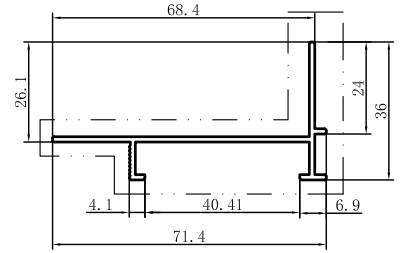

Code	SX-WM3540
Name	
Thickness	1.8mm
MASS	1.559kg/m

Code	SX-WM3539
Name	
Thickness	1.9mm
MASS	2.417kg/m

Code	SX-WM3541
Name	
Thickness	1.1mm
MASS	0.509kg/m

Code	SX-WM3542
Name	
Thickness	1.5mm
MASS	0.638kg/m

Code	SX-WM3543
Name	
Thickness	1.5mm
MASS	0.596kg/m

Code	SX-WM3544
Name	
Thickness	1.5mm
MASS	0.138kg/m

Code	SX-WM3546
Name	
Thickness	1.2mm
MASS	0.169kg/m

Code	SX-WM3547
Name	
Thickness	Tmm
MASS	1.812kg/m

Code	SX-WM3548
Name	
Thickness	Tmm
MASS	0.401kg/m

Code	SX-WM3549
Name	
Thickness	1.5mm
MASS	0.496kg/m

Code	SX-WM3550
Name	
Thickness	1.57mm
MASS	0.552kg/m

Code	SX-WM3783
Name	
Thickness	1.5mm
MASS	0.483kg/m

Code	SX-WM3784
Name	
Thickness	1.1mm
MASS	0.089kg/m

Code	SX-WM3786
Name	
Thickness	3.3mm
MASS	0.269kg/m

Code	SX-WM4503
Name	
Thickness	1.7mm
MASS	2.133kg/m

Code	SX-WM4504
Name	
Thickness	1.6mm
MASS	2.265kg/m