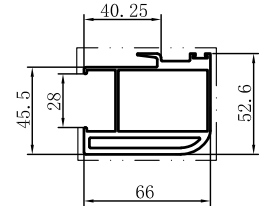

Code	SX-WM3548
Name	
Thickness	Tmm
MASS	0.401kg/m

Code	SX-WM3549
Name	
Thickness	1.5mm
MASS	0.496kg/m

Code	SX-WM3550
Name	
Thickness	1.57mm
MASS	0.552kg/m

Code	SX-WM3783
Name	
Thickness	1.5mm
MASS	0.483kg/m

Code	SX-WM3784
Name	
Thickness	1.1mm
MASS	0.089kg/m

Code	SX-WM3786
Name	
Thickness	3.3mm
MASS	0.269kg/m

Code	SX-WM4503
Name	
Thickness	1.7mm
MASS	2.133kg/m

Code	SX-WM4504
Name	
Thickness	1.6mm
MASS	2.265kg/m

Code	SX-WM4506
Name	
Thickness	3.1mm
MASS	3.753kg/m

Code	SX-WM4815
Name	
Thickness	1.9mm
MASS	1.529kg/m

Code	SX-WM5757
Name	
Thickness	1.7mm
MASS	1.029kg/m

Code	SX-WM5758
Name	
Thickness	1.5mm
MASS	0.273kg/m

Code	SX-WM5759
Name	
Thickness	1.5mm
MASS	0.727kg/m

Code	SX-WM5760
Name	
Thickness	1.8mm
MASS	0.234kg/m

Code	SX-WM5761		Code	SX-WM5762	
Name			Name		
Thickness	2.1mm		Thickness	2.1mm	
MASS	1.154kg/m		MASS	2.117kg/m	