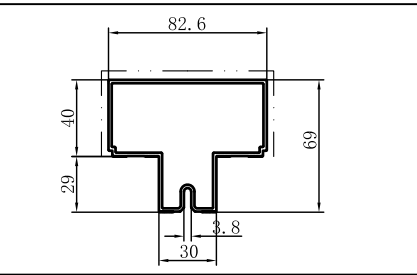

Code	SX-WM3531
Name	
Thickness	1.8mm
MASS	1.099kg/m

Code	SX-WM3532
Name	
Thickness	1.8mm
MASS	1.365kg/m

Code	SX-WM3533
Name	
Thickness	1.5mm
MASS	0.615kg/m

Code	SX-WM3534
Name	
Thickness	1.5mm
MASS	0.764kg/m

Code	SX-WM3535
Name	
Thickness	1.5mm
MASS	0.784kg/m

Code	SX-WM3536
Name	
Thickness	1.8mm
MASS	0.921kg/m

Code	SX-WM3537
Name	
Thickness	2.6mm
MASS	4.507kg/m

Code	SX-WM3538
Name	
Thickness	2.6mm
MASS	3.346kg/m

Code	SX-WM3540
Name	
Thickness	1.8mm
MASS	1.559kg/m

Code	SX-WM3539
Name	
Thickness	1.9mm
MASS	2.417kg/m

Code	SX-WM3541
Name	
Thickness	1.1mm
MASS	0.509kg/m

Code	SX-WM3542
Name	
Thickness	1.5mm
MASS	0.638kg/m