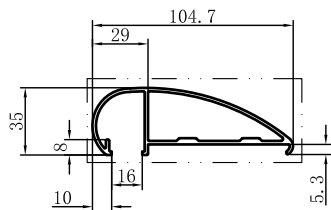

Code	SX-WM2623
Name	
Thickness	1.6mm
MASS	1.002kg/m

Code	SX-WM2624
Name	
Thickness	1.6mm
MASS	1.377kg/m

Code	SX-WM2625
Name	
Thickness	1.6mm
MASS	1.555kg/m

Code	SX-WM2626
Name	
Thickness	1.6mm
MASS	0.926kg/m

Code	SX-WM2627
Name	
Thickness	1.6mm
MASS	1.515kg/m

Code	SX-WM2628
Name	
Thickness	2.0mm
MASS	1.805kg/m

Code	SX-WM2630
Name	
Thickness	1.35mm
MASS	0.198kg/m

Code	SX-2632
Name	
Thickness	1.7mm
MASS	0.426kg/m

Code	SX-WM2633
Name	
Thickness	1.9mm
MASS	1.462kg/m

Code	SX-WM2634
Name	
Thickness	1.7mm
MASS	1.280kg/m

Code	SX-WM2635
Name	
Thickness	3.1mm
MASS	6.446kg/m

Code	SX-WM3530
Name	
Thickness	1.8mm
MASS	1.797kg/m

Code	SX-WM3531
Name	
Thickness	1.8mm
MASS	1.099kg/m

Code	SX-WM3532
Name	
Thickness	1.8mm
MASS	1.365kg/m

Code	SX-WM3533
Name	
Thickness	1.5mm
MASS	0.615kg/m

Code	SX-WM3534
Name	
Thickness	1.5mm
MASS	0.764kg/m